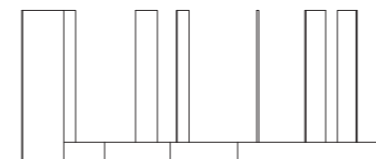

LE BASI DELLA COLLEZIONE MT

DESIGN MICHELE TAVANO

La prima collezione di basi di Tabula nasce dalla collaborazione con l'architetto Michele Tavano.

"Durante le fasi di progettazione e di prototipazione delle basi dei tavoli Tabula, le sfide sono state molte. Dovevo considerare le incostanti dimensioni dei piani, il loro peso spesso rilevante e la loro straordinaria unicità. L'oggetto-base doveva, dunque, sostenere ma non sovrastare la bellezza naturale dell'asse."

Ricerca e studio mi hanno portato a creare un basamento metallico strutturalmente modulare. Resiste alle diverse sollecitazioni tramite una serie di lame di differenti dimensioni, orientate in diverse direzioni. In qualsiasi dimensione, l'insieme è molto stabile eppure, allo stesso tempo, leggero e permeabile allo sguardo. Volevo infatti che il basamento fosse una presenza discreta, pur avendo una sua personalità. Una base così, secondo il mio intento, mette in risalto il piano del tavolo progettato dalla Natura e, allo stesso tempo, rende evidente l'armonia del costante dialogo con l'Uomo.

L'ho pensata in quattro colori (oro, bordeaux, nero e bianco) che valorizzano venature e matericità del legno e sono perfettamente inseribili in ogni contesto. Su richiesta, la base può essere realizzata in altre tinte."

THE MT 01 COLLECTION BASES

DESIGNED BY MICHELE TAVANO

The first collection of Tabula table bases was born from the collaboration with architect Michele Tavano.

"During the design and prototyping phases of the Tabula table bases, there were many challenges. I had to consider the varying dimensions of the tabletops, their often significant weight, and their extraordinary uniqueness."